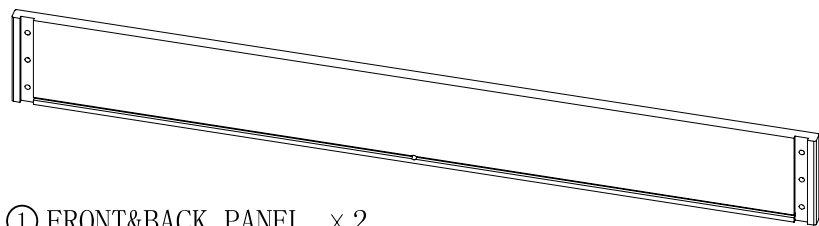

# Boori Tidy Drawer

## PARTS LIST:

① FRONT&BACK PANEL × 2

② SIDE PANEL × 2

③ Middle base board support × 1

④ End base board support × 2

⑤ Base boards × 4

BOLT × 10

WOODEN DOWEL × 4