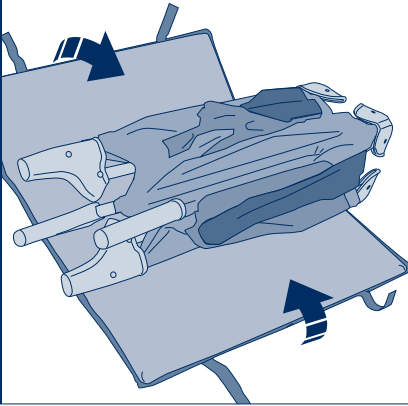

packing the cot

4

With the padded side of the mattress on the inside, place the cot on the open mattress and wrap the mattress around the cot.

Pass the fastening straps through the plastic rings on the opposite straps and fasten.

5