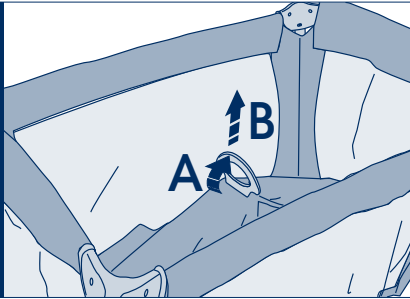

folding the cot

1

Remove the mattress from inside the cot.

Lift the handle in the centre of the base (A) and pull upwards (B). The cot will start to fold.

2