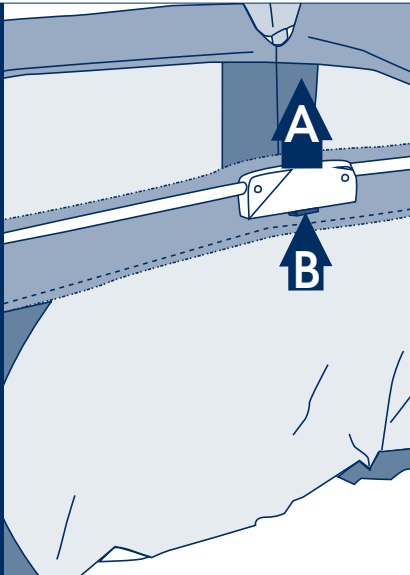

Check all sides have locked by pressing down at their centres.

5

Push down the centre of the base (A) then press the handle down flat (B).

6

Place the mattress in the cot with the padded side facing up.

Pass one strap at each end of the mattress through the slit in the cot fabric, and fasten underneath.

## folding the cot

1

Remove the mattress from inside the cot.

Lift the handle in the centre of the base (A) and pull upwards (B). The cot will start to fold.

2

At the centre of each top rail is a lock with a squeeze button on the underside.

Start with the two long sides. Locate each button, then gently lift the centre of the rail (A). Squeeze the button (B) while pushing down the side rail.

Repeat for the short sides until all four sides are unlocked.