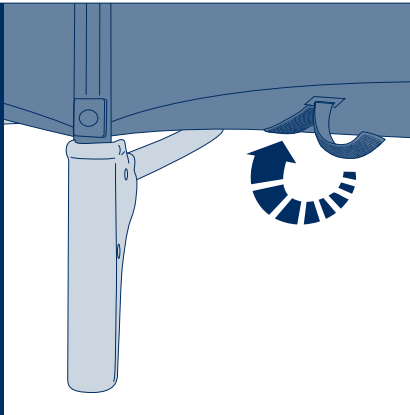

3

Lift the short sides of the cot upwards until they lock in to position.

If you have difficulty locking the top rails, lift the centre of the base higher, and try again.

4

Repeat with the long sides of the cot.

Check all sides have locked by pressing down at their centres.

5

Push down the centre of the base (A) then press the handle down flat (B).

6

Place the mattress in the cot with the padded side facing up.

Pass one strap at each end of the mattress through the slit in the cot fabric, and fasten underneath.