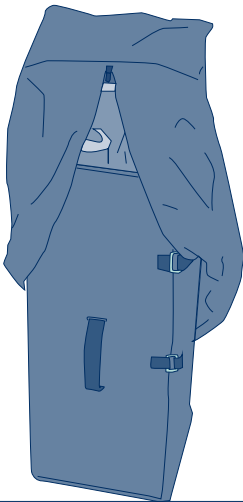

## packing the cot

4

With the padded side of the mattress on the inside, place the cot on the open mattress and wrap the mattress around the cot.

Pass the fastening straps through the plastic rings on the opposite straps and fasten.

5

Stand the cot up and pull the carry bag over the top, ensuring the carry handle is on the same side as the zip.