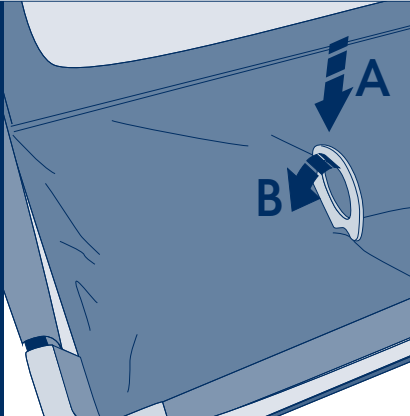

## preparation for use

1

Unzip the travel bag and remove the frame and mattress.

Undo the fastening straps that hold the mattress in place around the frame.

2

Place the frame with its feet on the floor.

Pull the feet apart so they are approximately 60 cm / 24" apart.

3

Lift the short sides of the cot upwards until they lock in to position.

If you have difficulty locking the top rails, lift the centre of the base higher, and try again.

4

Repeat with the long sides of the cot.

Check all sides have locked by pressing down at their centres.

5

Push down the centre of the base (A) then press the handle down flat (B).

6

Place the mattress in the cot with the padded side facing up.

Pass one strap at each end of the mattress through the slit in the cot fabric, and fasten underneath.